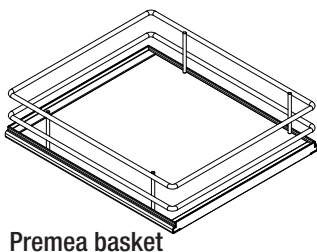

DUSA

Basket dimensions (Opal, Saphir, Premea und Scalea)

Cabinet	Basket width	Basket depth	Basket height
450	350	305	75
500	400	305	75
600	500	305	75

Front basket dimensions (Opal, Saphir und Scalea)

Cabinet	Basket width	Basket depth	Basket height
450/500	365	110	75
600	465	110	75

Installation dimensions

Heights:

DUSA 3	1200 mm - 1450 mm	(4 + 4 baskets)
DUSA 4	1450 mm - 1700 mm	(4 + 4 baskets)
DUSA 5	1700 mm - 1950 mm	(5 + 5 baskets)
DUSA 6	1900 mm - 2150 mm	(5 + 5 baskets)
DUSA 7	2150 mm - 2350 mm	(7 + 7 baskets)

Please note:

The cabinet must be securely fastened to the wall to prevent it from tilting. Appropriate fixing material is not supplied with the cabinet.

Finish

Fitting : RAL 9006 silver, clear finish

Baskets : chrome
RAL 9006 silver, clear finish