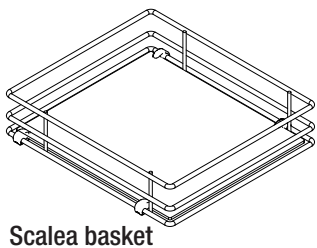

DUSA

Basket dimensions (Opal, Saphir, Premea und Scalea)

Cabinet	Basket width	Basket depth	Basket height
450	350	305	75
500	400	305	75
600	500	305	75

Front basket dimensions (Opal, Saphir und Scalea)

Cabinet	Basket width	Basket depth	Basket height
450/500	365	110	75
600	465	110	75

Installation dimensions

Heights:

DUSA 3	1200 mm - 1450 mm	(4 + 4 baskets)
DUSA 4	1450 mm - 1700 mm	(4 + 4 baskets)
DUSA 5	1700 mm - 1950 mm	(5 + 5 baskets)
DUSA 6	1900 mm - 2150 mm	(5 + 5 baskets)
DUSA 7	2150 mm - 2350 mm	(7 + 7 baskets)

Please note:

The cabinet must be securely fastened to the wall to prevent it from tilting. Appropriate fixing material is not supplied with the cabinet.

Finish

Fitting : RAL 9006 silver, clear finish

Baskets : chrome
RAL 9006 silver, clear finish