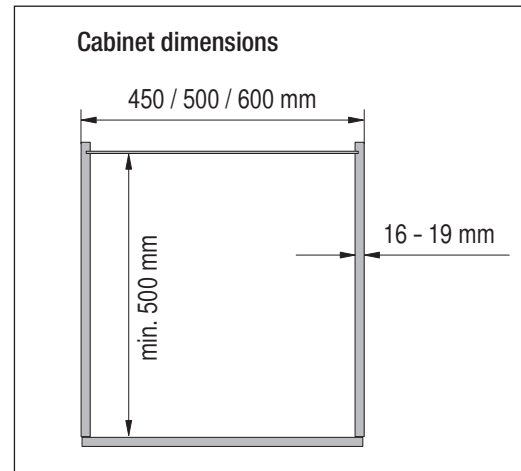

Please note:

The cabinet must be securely fastened to the wall to prevent it from tilting. Appropriate fixing material is not supplied with the cabinet.